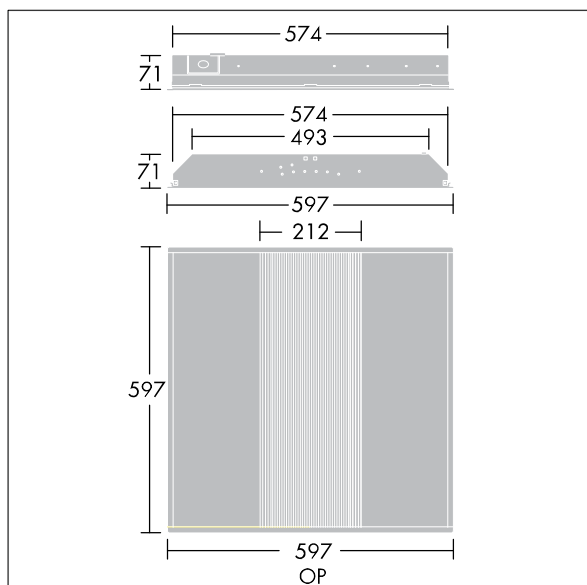

IndiQuattro

96549983 IQ 2x24W T16 HFI OP L830

THORN

IndiQuattro

Recessed modular direct/indirect luminaire for 2 x 24W T16 lamp(s) with Electronic, DALI / DSI digital dimmable control gear. Body and cover in white painted steel with reeded opal acrylic diffuser. Lay in installation to 15/24mm exposed tee ceilings only. Easy electrical connection via 5 x 2 x 2.5mm² terminal block under external access flap on rear of body. Complete with 830 lamp(s).

Dimensions: 597 x 597 x 70 mm

Total power: 49.5 W

Weight: 4.74 kg

TLG_INDQ_F_B1X55WLVROP.jpg

TLG_INDQ_M_BASREEDDIF.wmf

Los valores marcados con un * son valores de referencia. Los valores son aplicables para una temperatura ambiente de 25 °C, a no ser que se especifiquen otros datos.