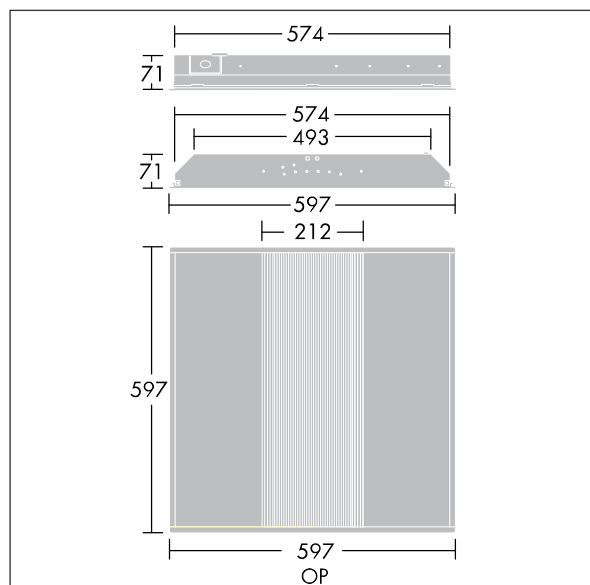

IndiQuattro

THORN

96549983 <IQ 2x24W T16 HFI OP L830

IndiQuattro

Recessed modular direct/indirect luminaire for 2 x 24W T16 lamp(s) with Electronic, DALI / DSI digital dimmable control gear. Body and coffer in white painted steel with reeded opal acrylic diffuser. Lay in installation to 15/24mm exposed tee ceilings only. Easy electrical connection via 5 x 2 x 2.5mm² terminal block under external access flap on rear of body. Complete with 830 lamp(s).

Dimensions: 597 x 597 x 70 mm

Total power: 49.5 W

Weight: 4.74 kg

TLG_INDQ_F_B1X55WLVROP.jpg

TLG_INDQ_M_BASREEDDIF.wmf

Los valores marcados con un * son valores de referencia. Los valores son aplicables para una temperatura ambiente de 25 °C, a no ser que se especifiquen otros datos.