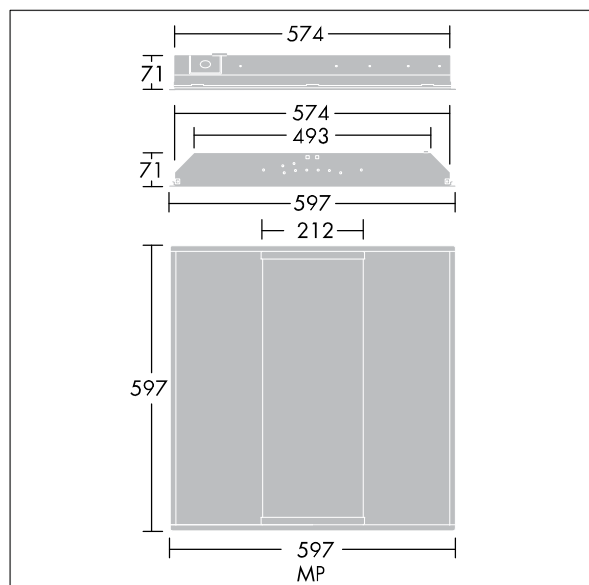

IndiQuattro

96550007 IQ 2x55W TC-L HFI E3 MP L840

THORN

IndiQuattro

Recessed modular direct/indirect luminaire for 2 x 55W TC-L lamp(s) with Electronic, DALI / DSI digital dimmable control gear with 3 hour, manual test, emergency lighting circuit. Body and coffer in white painted steel with micro perforated white painted steel diffuser. Lay in installation to 15/24mm exposed tee ceilings only. Easy electrical connection via 6 x 2 x 2.5mm² terminal block under external access flap on rear of body. Complete with 840 lamp(s).

Dimensions: 597 x 597 x 70 mm

Total power: 117 W

Weight: 4.5 kg

TLG_INDQ_F_B1X55WLVRMP.jpg

TLG_INDQ_M_MICROPERF.wmf

Los valores marcados con un * son valores de referencia. Los valores son aplicables para una temperatura ambiente de 25 °C, a no ser que se especifiquen otros datos.