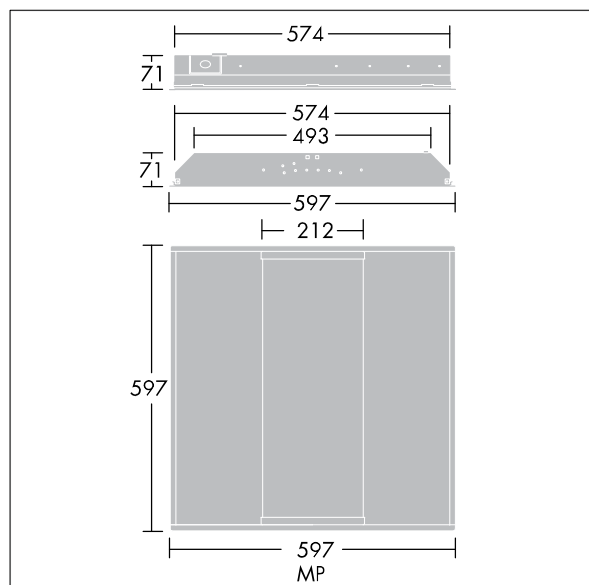

IndiQuattro

96550007 IQ 2x55W TC-L HFI E3 MP L840

THORN

IndiQuattro

Recessed modular direct/indirect luminaire for 2 x 55W TC-L lamp(s) with Electronic, DALI / DSI digital dimmable control gear with 3 hour, manual test, emergency lighting circuit. Body and coffer in white painted steel with micro perforated white painted steel diffuser. Lay in installation to 15/24mm exposed tee ceilings only. Easy electrical connection via 6 x 2 x 2.5mm² terminal block under external access flap on rear of body. Complete with 840 lamp(s).

Dimensions: 597 x 597 x 70 mm

Total power: 117 W

Weight: 4.5 kg

TLG_INDQ_F_B1X55WLVRMP.jpg

TLG_INDQ_M_MICROPERF.wmf

Los valores marcados con un * son valores de referencia. Los valores son aplicables para una temperatura ambiente de 25 °C, a no ser que se especifiquen otros datos.