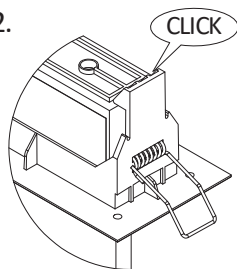

THORN

VOYAGER Style

Deckeneinbaurahmen
Recessed ceiling mounting
Montage encastré au plafond

Montaje empotrado en techo
Montaggio a incasso a soffitto
Plafondinbouw

Option: ECC/ECD/ECP/ECS
Option: ECC/ECD/ECP/ECS
Option: ECC/ECD/ECP/ECS

Opción: ECC/ECD/ECP/ECS
Opzione: ECC/ECD/ECP/ECS
Optie: ECC/ECD/ECP/ECS

1.

2.

3.