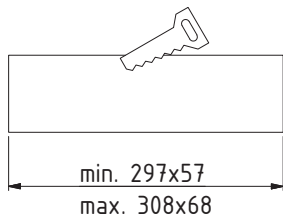

THORN

VOYAGER Style

Deckeneinbaurahmen
Recessed ceiling mounting
Montage encastré au plafond

Montaje empotrado en techo
Montaggio a incasso a soffitto
Plafondinbouw

Option: ECC/ECD/ECP/ECS
Option: ECC/ECD/ECP/ECS
Option: ECC/ECD/ECP/ECS