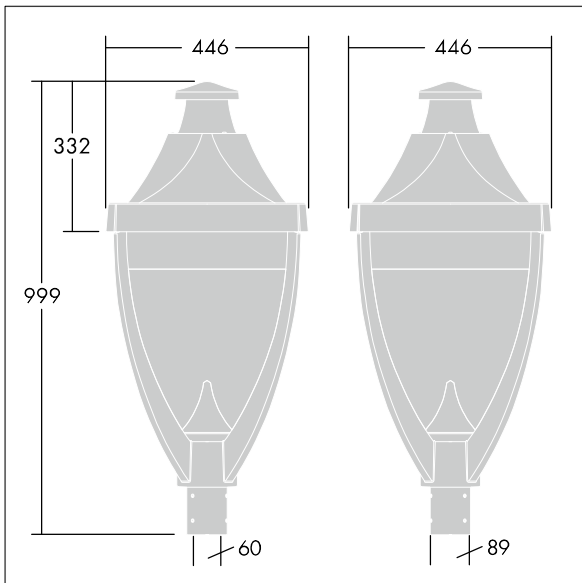

### Legend

A modern heritage post top LED lantern with closed optic. Electronic, Class I electrical, IP65, IK08. Body: die-cast aluminium powder coated grey 900 textured finish (close to RAL 7043). Enclosure: flat toughened glass. Surge protection: 10kV single pulse common mode and 8kV multipulse common mode and 6kV multipulse differential mode. If permanent DALI system is connected, 6kV multipulse common and differential mode. Complete with 3000K LED.

Dimensions: 446 x 446 x 999 mm

Luminaire input power: 77 W

Weight: 17.5 kg

Scx: 0.14 m<sup>2</sup>

TLG\_LGND\_F\_CLS.jpg

TLG\_LGND\_M\_MTP.wmf

Este producto contiene una fuente luminosa de la clase de eficiencia energética D.