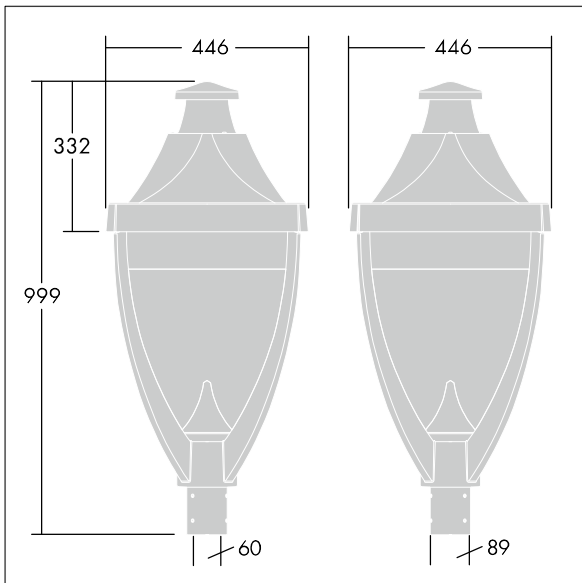

Legend

96262580 LEGEND 36L70 RC 730 BP CL1 T60

Legend

A modern heritage post top LED lantern with closed optic. Electronic, Class I electrical, IP65, IK08. Body: die-cast aluminium powder coated grey 900 textured finish (close to RAL 7043). Enclosure: flat toughened glass. Surge protection: 10kV single pulse common mode and 8kV multipulse common mode and 6kV multipulse differential mode. If permanent DALI system is connected, 6kV multipulse common and differential mode. Complete with 3000K LED.

Dimensions: 446 x 446 x 999 mm

Luminaire input power: 77 W

Weight: 17.5 kg

Scx: 0.14 m²

TLG_LGND_F_CLS.jpg

TLG_LGND_M_MTP.wmf

Este producto contiene una fuente luminosa de la clase de eficiencia energética D.