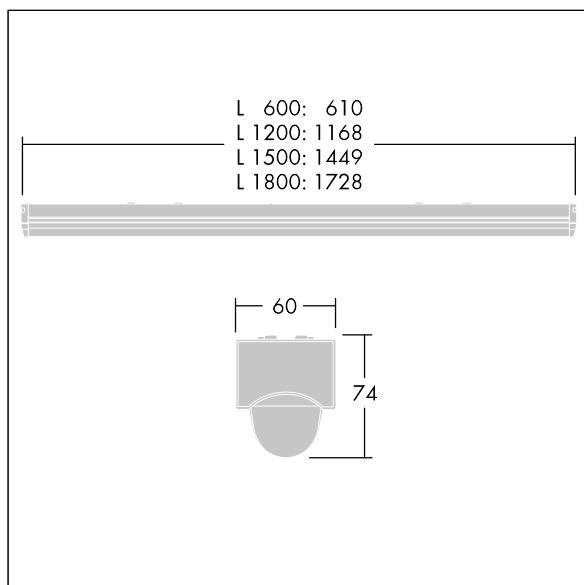

PopPack

THORN

96631575 POPPACK LED 4500-830 HF L1200

IP20	IK03	⊕	CE			650°C	T _a -20 +25
------	------	---	----	--	--	-------	---------------------------

PopPack

Batten LED luminaire. Electronic, fixed output control gear.
Body: coated, formed steel, white (RAL9016). End caps:
injection moulded polycarbonate,. Diffuser: textured opal
acrylic. Electrical connection via 3 x 2 x 2.5mm² terminal
block. Complete with 3000K LED

Dimensions: 1168 x 60 x 74 mm
Luminaire input power: 35.6 W
Luminaire luminous flux: 4450 lm
Luminaire efficacy: 125 lm/W
Weight: 1.4 kg

TLG_POPL_F_PDB_EMPTY.jpg

TLG_POPL_M_LD1.wmf

Este producto contiene una fuente luminosa de la clase de eficiencia energética D.