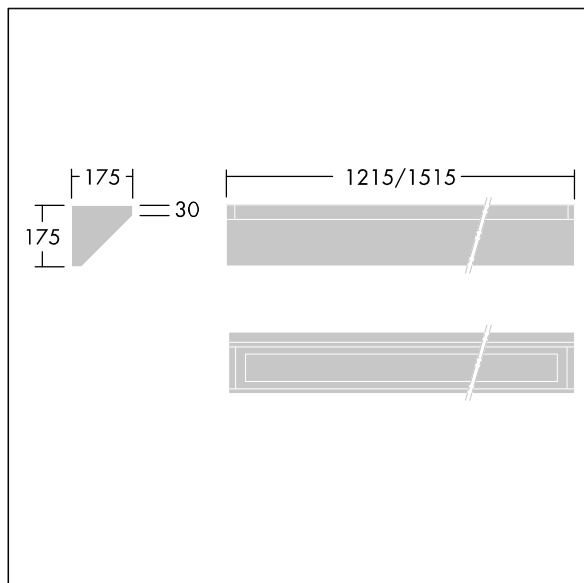

96633074 DUROLIGHT-C 4500-840 HF L1515

IP65	IK10					850°C		T _a -25 +45
------	------	--	--	--	--	-------	--	---------------------------

Durolight

Anti-vandal Surface mounted cornice LED luminaire.
 Electronic, fixed output control gear. IP65, IK10, Class I electrical. Body: 2mm sheet steel painted white (close to RAL9016). Gasket: non-ageing polyurethane foam.
 Diffuser: 3mm thick polycarbonate with outstanding impact resistance, connected and secured with tamper-resistant stainless steel twin hole screws to the body. Complete with 4000K LED

Dimensions: 1515 x 175 x 175 mm
 Luminaire input power: 46.7 W
 Luminaire luminous flux: 4497 lm
 Luminaire efficacy: 96 lm/W
 Weight: 13 kg

TLG_DURO_F_CORNER.jpg

TLG_DURO_M_LDC.wmf

Este producto contiene una fuente luminosa de la clase de eficiencia energética C.