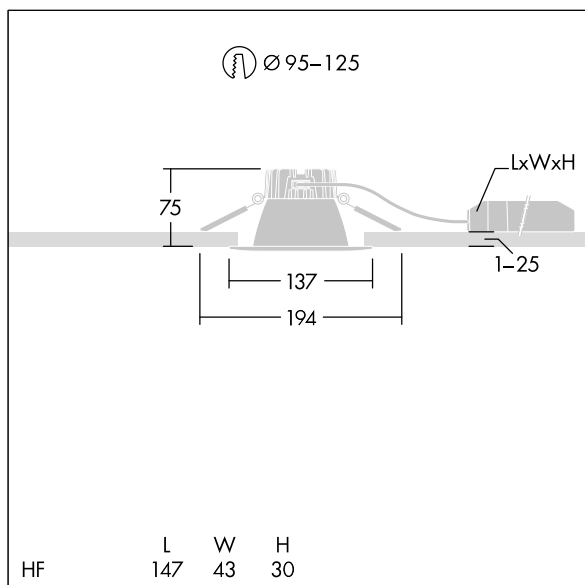

## 96634887 CETUS3 S 1500-840 HF RWH

### Cetus

A low height, recessed LED downlight. Suitable for ceiling cut-outs Ø95-125 mm for easy refurbishments or fast initial installations. Remote, pluggable, Fixed output LED driver. Loop in - loop out possible. Body: die-cast aluminium for thermal management. Diffuser: polycarbonate, smooth reflector in finish with wide beam. Reflector and trim: high quality, highly reflective polycarbonate. Class II electrical, IP44\_IP20. Spring clips suitable for ceiling thicknesses from 1 to 25 mm. Complete with 4000K LED

Dimensions: Ø137 x 80 mm  
 Luminaire input power: 13.4 W  
 Luminaire luminous flux: 1511 lm  
 Luminaire efficacy: 113 lm/W  
 Weight: 0.32 kg

TLG\_CTU3\_F\_S\_LED\_RWH\_Persp.jpg

TLG\_CTU3\_M\_HFS.wmf