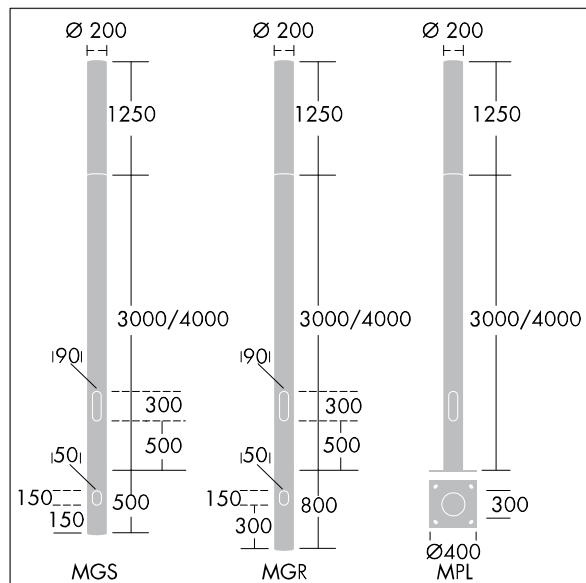

# Alumet Stage II

96259920 ALUMET COL 4M MGR AL GRY NG

THORN

## Alumet Stage II

Extruded aluminium column for Alumet Stage II luminaire. root mounted. powder coated silver grey (close to RAL 9006) textured (close to RAL 9006). Equipped with drilled door with inner grid to reduce condensation inside the pole.

Ø200 x 4000 mm above ground

800mm below ground

Weight: 37.2 kg

TLG\_ALUM\_F\_P1.jpg

TLG\_ALUM\_M\_2LD1.wmf

Los valores marcados con un \* son valores de referencia. Los valores son aplicables para una temperatura ambiente de 25 °C, a no ser que se indique de otro modo.