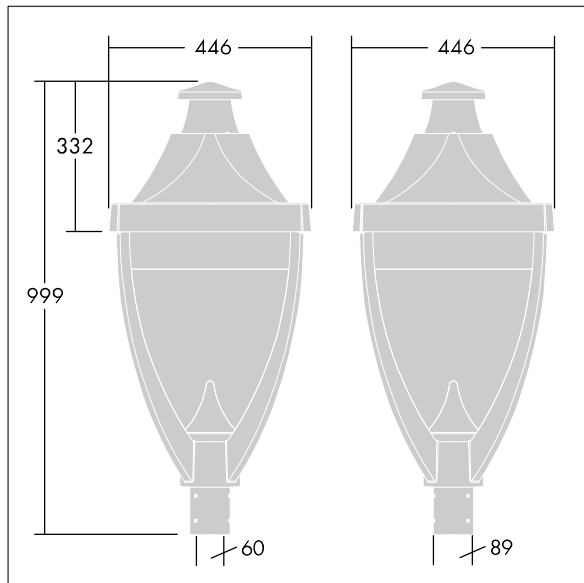

### Legend

A modern heritage post top LED lantern with closed optic. Electronic, Class I electrical, IP65, IK08. Body: die-cast aluminium powder coated grey 900 textured finish (close to RAL 7043). Enclosure: flat toughened glass. Surge protection: 10kV single pulse common mode and 8kV multipulse common mode and 6kV multipulse differential mode. If permanent DALI system is connected, 6kV multipulse common and differential mode. Complete with 3000K LED.

Dimensions: 446 x 446 x 999 mm

Luminaire input power: 55 W

Weight: 17.5 kg

Scx: 0.14 m<sup>2</sup>

TLG\_LGND\_F\_CLS.jpg

TLG\_LGND\_M\_MTP.wmf

Este producto contiene una fuente luminosa de la clase de eficiencia energética D.