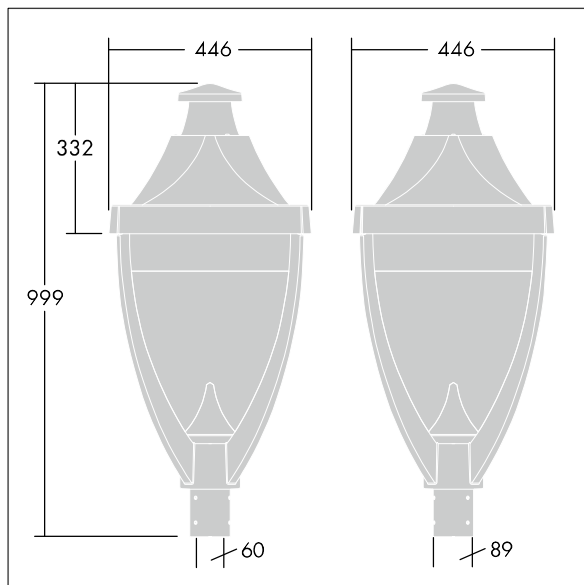

Legend

96262579 LEGEND 36L50 RC 740 BP PM CL1 T60

Legend

A modern heritage post top LED lantern with closed optic. Electronic, Class I electrical, IP65, IK08. Body: die-cast aluminium powder coated grey 900 textured finish (close to RAL 7043). Enclosure: flat toughened glass. Equipped with Mini PhotoCell. Surge protection: 10kV single pulse common mode and 8kV multipulse common mode and 6kV multipulse differential mode. If permanent DALI system is connected, 6kV multipulse common and differential mode. Complete with 4000K LED.

Dimensions: 446 x 446 x 999 mm

Luminaire input power: 55 W

Weight: 17.5 kg

Scx: 0.14 m²

TLG_LGND_F_CLS.jpg

TLG_LGND_M_MTP.wmf

Este producto contiene una fuente luminosa de la clase de eficiencia energética D.