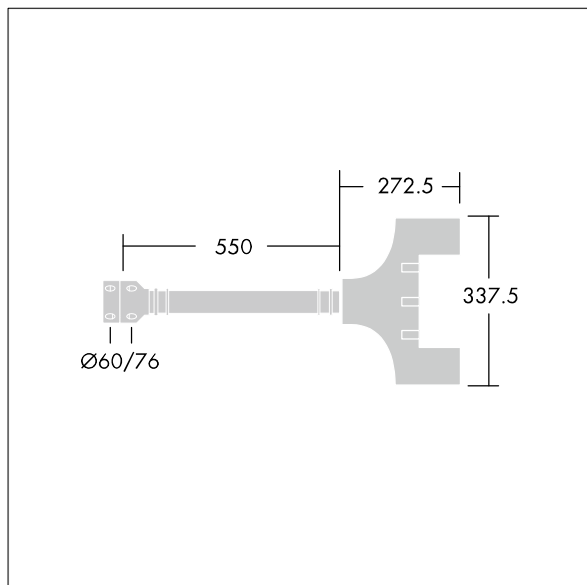

Olsys Street

96262306 OLSYS2 BRA 500MM MTP

THORN

Olsys Street

Single bracket for Olsys 2 luminaire(s). Complete with luminaire adaptor(s). In aluminium, powder coated RAL9006.

TLG_OSYS_F_1BRAPDB.jpg

TLG_OSYS_M_96262306BRA500MM.wmf