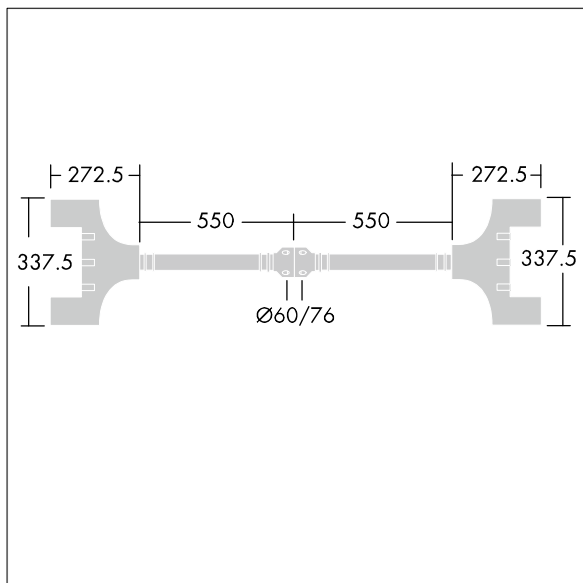

Olsys Street

96262307 OLSYS2 BRx2 1000MM MTP

THORN

Olsys Street

Twin bracket for Olsys 2 luminaire(s). Complete with luminaire adaptor(s). In aluminium, powder coated RAL9006.

TLG_OSYS_F_2DBLEBRAPDB.jpg

TLG_OSYS_M_96262307BRA1000MM.wmf