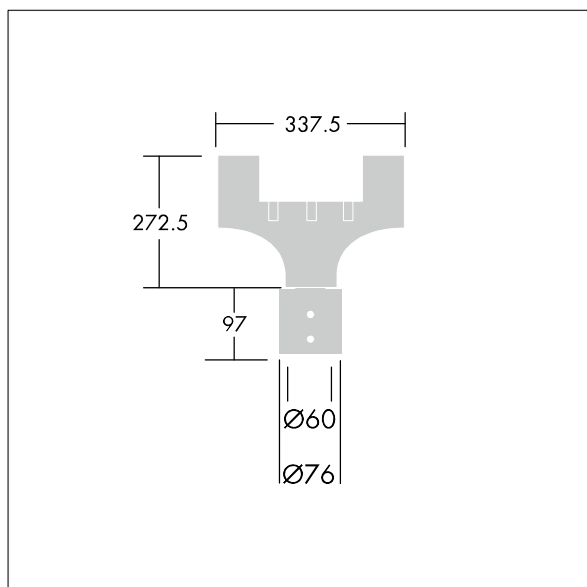

## Olsys Street

60mm adaptor for standard lateral brackets Ø60mm (external) or 60mm spigot poles. Complete with Olsys 2 luminaire adaptor. In aluminium, powder coated RAL9006.

TLG\_OSYS\_F\_2MTPADPTPDB2.jpg