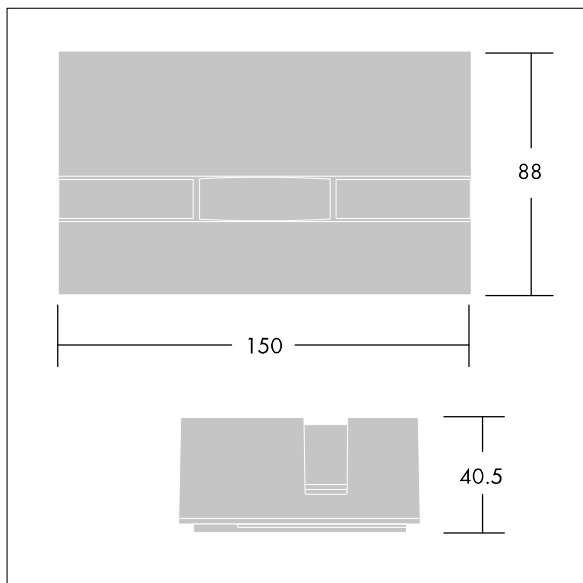

Vioo

96271767 VIOO 1L120 740 LGRY

THORN

Vioo

Small LED floodlight for window surround illumination. 1 LED driven at a constant 1.2A. Body: die-cast aluminium (AB47100) with high corrosion resistance, painted Light grey. Front lens: polycarbonate. Class I electrical, IP65, IK10. Pre-wired with 1,5m H05-RNF cable. Complete with 4000K LED

Dimensions: 150 x 90 x 40 mm
Luminaire input power: 4.7 W
Luminaire luminous flux: 200 lm
Luminaire efficacy: 43 lm/W
Weight: 0.71 kg

TLG_VIOO_F_PDB.jpg

TLG_VIOO_M_LD1.wmf

Este producto contiene una fuente luminosa de la clase de eficiencia energética F.