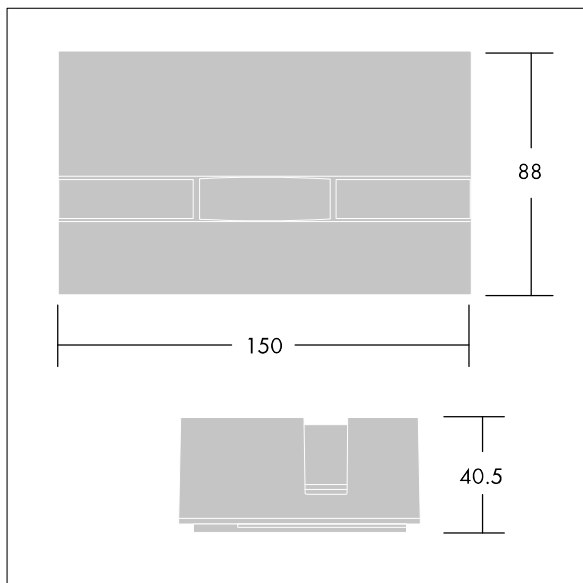

Vioo

96271769 VIOO 1L120 740 ANT

THORN

Vioo

Small LED floodlight for window surround illumination. 1 LED driven at a constant 1.2A. Body: die-cast aluminium (AB47100) with high corrosion resistance, painted dark grey. Front lens: polycarbonate. Class I electrical, IP65, IK10. Pre-wired with 1,5m H05-RNF cable. Complete with 4000K LED

Dimensions: 150 x 90 x 40 mm
Luminaire input power: 4.7 W
Luminaire luminous flux: 200 lm
Luminaire efficacy: 43 lm/W
Weight: 0.71 kg

TLG_VIOO_F_PDB.jpg

TLG_VIOO_M_LD1.wmf

Este producto contiene una fuente luminosa de la clase de eficiencia energética F.