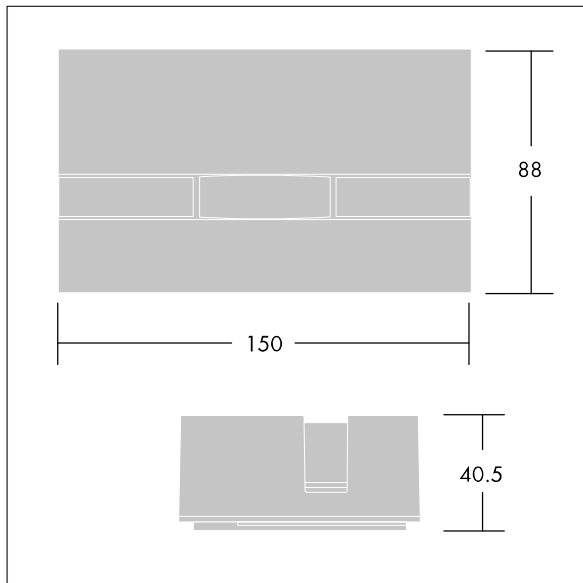

Vioo

96271769 VIOO 1L120 740 ANT

THORN

Vioo

Small LED floodlight for window surround illumination. 1 LED driven at a constant 1.2A. Body: die-cast aluminium (AB47100) with high corrosion resistance, painted dark grey. Front lens: polycarbonate. Class I electrical, IP65, IK10. Pre-wired with 1,5m H05-RNF cable. Complete with 4000K LED

Dimensions: 150 x 90 x 40 mm
Luminaire input power: 4.7 W
Luminaire luminous flux: 200 lm
Luminaire efficacy: 43 lm/W
Weight: 0.71 kg

TLG_VIOO_F_PDB.jpg

TLG_VIOO_M_LD1.wmf

Este producto contiene una fuente luminosa de la clase de eficiencia energética F.