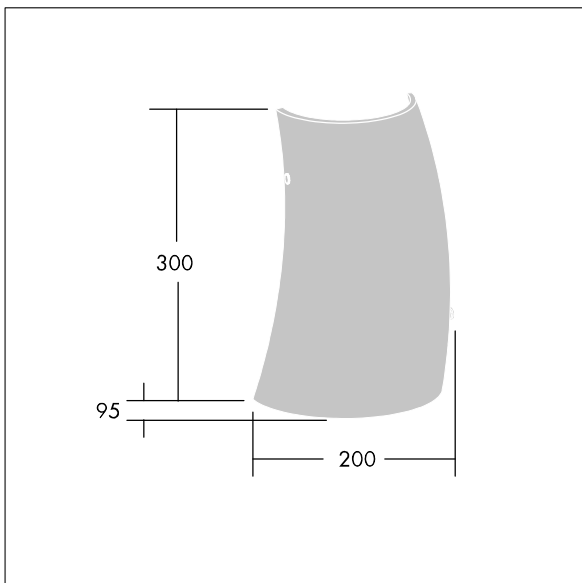

## 96642771 LYRIC DECO LED1550-830 HF MWA-R OP

A stylish, curving tubular wall mounted LED luminaire with fixed output control gear. Class I electrical, IP20. Diffuser: opal glass. Complete with 3000K LED.

Dimensions: 200 x 95 x 300 mm  
 Luminaire input power: 12.4 W  
 Luminaire luminous flux: 1550 lm  
 Luminaire efficacy: 125 lm/W  
 Weight: 1.4 kg

TLG\_LYRD\_F\_WALLPDB.jpg

TLG\_LYRD\_M\_DX\_AP.wmf

Este producto contiene una fuente luminosa de la clase de eficiencia energética C.