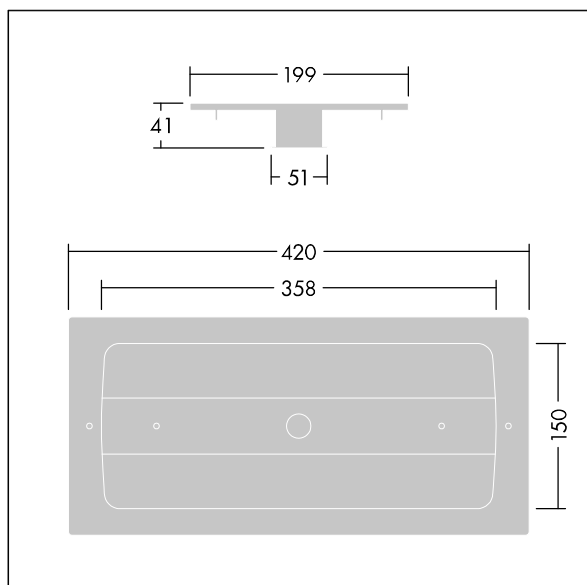

Voyager Solid

96629770 VOYAGER SOLID L FSR WH

THORN

Voyager Solid

Frame to adapt large Voyager Solid surface mounted luminaire to recessed. 45mm ceiling void is required.

TLG_VYSO_F_FRAMEL.jpg

TLG_VYSO_M_FRAMEL.wmf