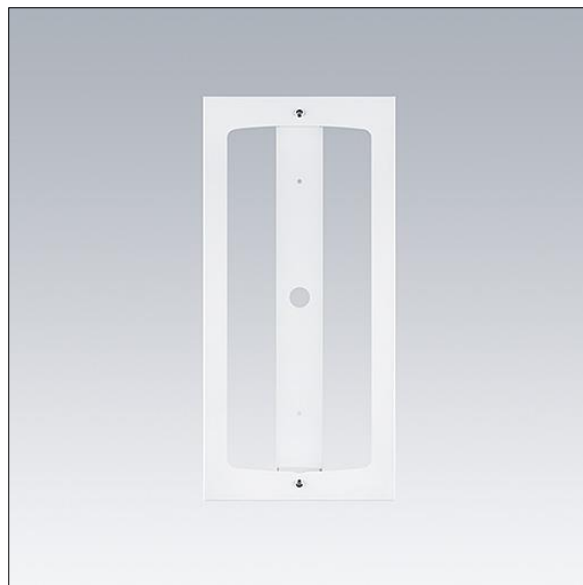

Voyager Solid

96629770 VOYAGER SOLID L FSR WH

THORN

Voyager Solid

Frame to adapt large Voyager Solid surface mounted luminaire to recessed. 45mm ceiling void is required.

TLG_VYSO_F_FRAMEL.jpg

TLG_VYSO_M_FRAMEL.wmf