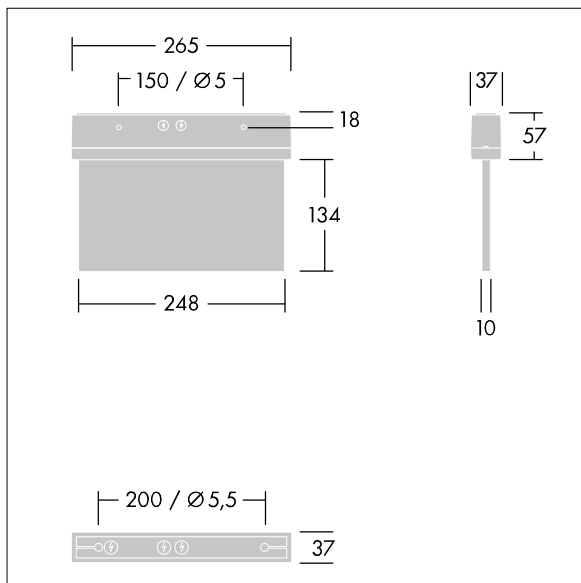

Voyager Style

THORN

96222361 VOYAGER STYLE 115 MS ECC SM-S WH

IP43 IK03  T_a-10
+40

Voyager Style

Ultra slim LED escape sign luminaire for surface mounted, wall or ceiling mounting; recessed ceiling mounting possible with optional recessed ceiling frame; Luminaire for central emergency light supply, with circuit monitoring, without single monitoring of the luminaire; ; housing made of polycarbonate ; luminaire easy to install; Quick fit terminal block, through wiring possible up to 2,5 mm²; supplied with a set of ISO 7010 mountable direction signs (left, right, up, down and blank) for viewing from a maximum distance of 23 m; mounting of signs with discrete mounting pins; zero maintenance thanks to LED technology; service life of 50,000 h at constant luminous flux; uniform backlighting of pictogram; luminance > 500 cd/m² in the white region; Power supply: 220/240 V AC; Luminaire input power: 5 W; degree of protection: IP43, class of protection: Class II electrical; Impact strength: Impact strength: IK03; Dimensions: 265 x 37 x 191 mm; weight: 0.85 kg

TLG_VYST_F_115MS.jpg

TLG_VYST_M_115MFS.wmf

Los valores marcados con un * son valores de referencia. Los valores son aplicables para una temperatura ambiente de 25 °C, a no ser que se indique de otro modo.