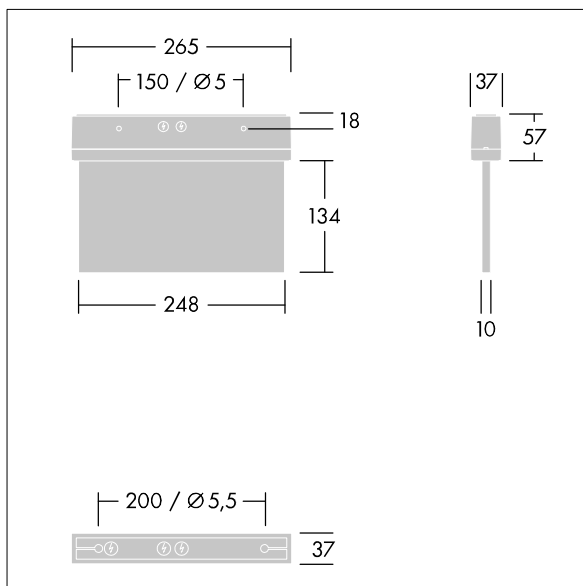

Voyager Style

THORN

96222362 VOYAGER STYLE 115 MS ECS SM-S WH

IP43 IK03  T_a-10
+40

Voyager Style

Ultra slim LED escape sign luminaire for surface mounted, wall or ceiling mounting; recessed ceiling mounting possible with optional recessed ceiling frame; Luminaire for central emergency light supply, for single luminaire monitoring via Powerline on the CPS system, settable emergency light level; Non-maintained and maintained mode settable via the central battery system; housing made of polycarbonate; luminaire easy to install; Quick fit terminal block, through wiring possible up to 2,5 mm²; supplied with a set of ISO 7010 mountable direction signs (left, right, up, down and blank) for viewing from a maximum distance of 23 m; mounting of signs with discrete mounting pins; zero maintenance thanks to LED technology; service life of 50,000 h at constant luminous flux; uniform backlighting of pictogram; luminance > 500 cd/m² in the white region; Power supply: 220/240 V AC; Luminaire input power: 5.7 W; degree of protection: IP43, class of protection: Class II electrical; Impact strength: Impact strength: IK03; Dimensions: 265 x 37 x 191 mm; weight: 0.9 kg

TLG_VYST_F_115MS.jpg

TLG_VYST_M_115MFS.wmf

Los valores marcados con un * son valores de referencia. Los valores son aplicables para una temperatura ambiente de 25 °C, a no ser que se indique de otro modo.