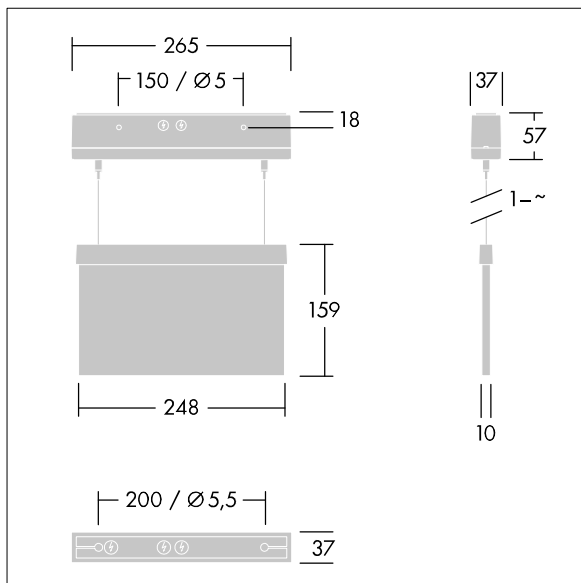

TLG_VYST_M_115MC.wmf

Los valores marcados con un * son valores de referencia. Los valores son aplicables para una temperatura ambiente de 25 °C, a no ser que se indique de otro modo.

Los productos de Thorn Lighting están sujetos a un continuo desarrollo. Nos reservamos el derecho de planificar en nuestros productos sin publicaciones técnicas ni otras modificaciones formales.

© Thorn Lighting