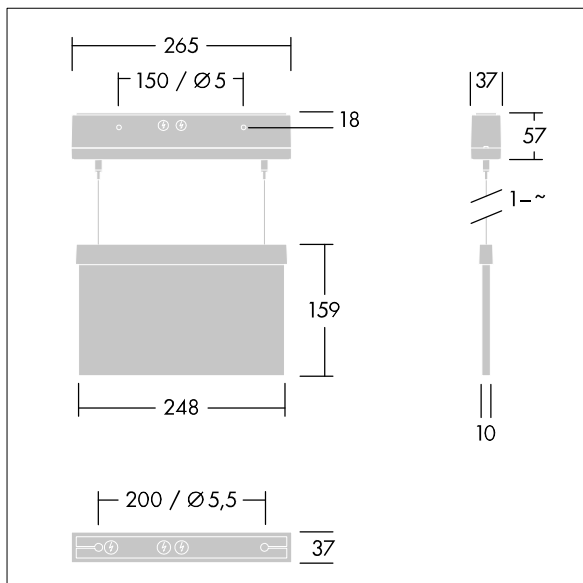

Voyager Style

THORN

96222366 VOYAGER STYLE 115 MS-WF15 ECS SM-S WH

IP40 IK03  T_{a-10}
 $+40$

Voyager Style

Ultra slim LED escape sign luminaire for suspended, wall or ceiling mounting; recessed ceiling mounting possible with optional recessed ceiling frame; Luminaire for central emergency light supply, for single luminaire monitoring via Powerline on the CPS system, settable emergency light level; Non-maintained and maintained mode settable via the central battery system; housing made of polycarbonate white; luminaire easy to install; Quick fit terminal block, through wiring possible up to 2,5 mm²; supplied with a set of ISO 7010 mountable direction signs (left, right, up, down and blank) for viewing from a maximum distance of 23 m; mounting of signs with discrete mounting pins; zero maintenance thanks to LED technology; service life of 50,000 h at constant luminous flux; uniform backlighting of pictogram; luminance > 500 cd/m² in the white region; Power supply: 220/240 V AC; Luminaire input power: 5.7 W; degree of protection: IP40, class of protection: Class II electrical; Impact strength: Impact strength: IK03; Dimensions: 265 x 37 x 57 mm; weight: 1.01 kg

TLG_VYST_F_115MSWF.jpg

TLG_VYST_M_115MC.wmf

Los valores marcados con un * son valores de referencia. Los valores son aplicables para una temperatura ambiente de 25 °C, a no ser que se indique de otro modo.