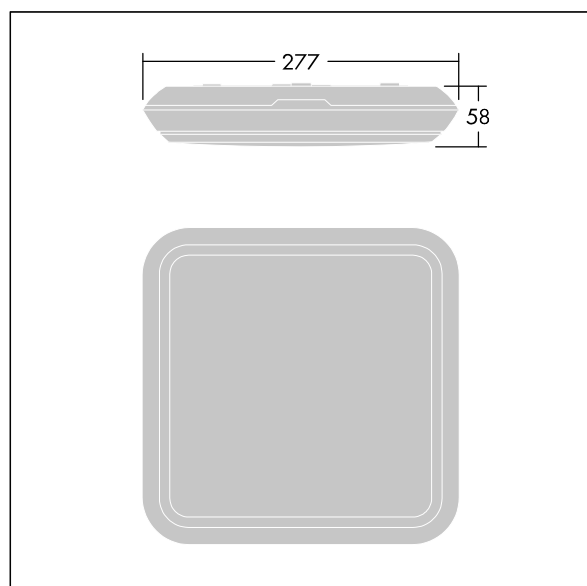

TLG_KATO_M_SQ_LDS.wmf

Este producto contiene una fuente luminosa de la clase de eficiencia energética C.

Los valores marcados con un * son valores de referencia. Thorn utiliza componentes de fiabilidad y que han pasado los tests de calidad. Sin embargo, la tasa de fallos de la electrónica puede dar lugar a algún fallo aislado de algún LED durante la vida útil del producto. Las normativas internacionales fijan la tolerancia del flujo inicial y carga asociada en $\pm 10\%$. Los valores son aplicables para una temperatura ambiente de 25 °C, a no ser que se indique de otro modo.

Los productos de Thorn Lighting están sujetos a un continuo desarrollo. Nos reservamos el derecho de planificar en nuestros productos sin publicaciones técnicas ni otras modificaciones formales.

© Thorn Lighting