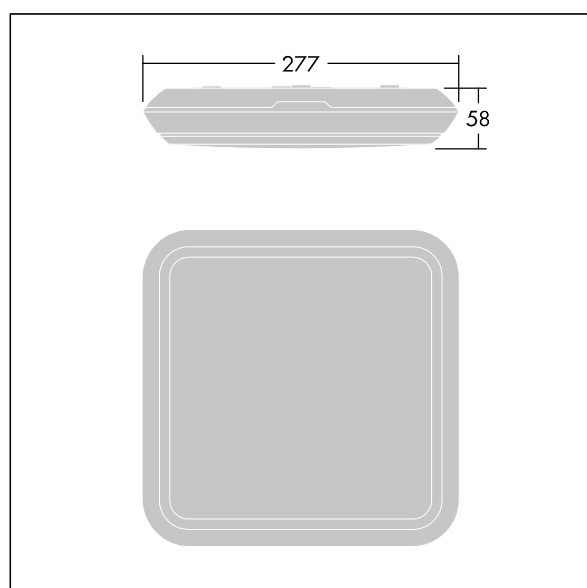

TLG_KATO_M_SQ_LDS.wmf

Este producto contiene una fuente luminosa de la clase de eficiencia energética C.

Los valores marcados con un * son valores de referencia. Thorn utiliza componentes de fiabilidad y que han pasado los tests de calidad. Sin embargo, la tasa de fallos de la electrónica puede dar lugar a algún fallo aislado de algún LED durante la vida útil del producto. Las normativas internacionales fijan la tolerancia del flujo inicial y carga asociada en $\pm 10\%$. Los valores son aplicables para una temperatura ambiente de 25 °C, a no ser que se indique de otro modo.

Los productos de Thorn Lighting están sujetos a un continuo desarrollo. Nos reservamos el derecho de planificar en nuestros productos sin publicaciones técnicas ni otras modificaciones formales.