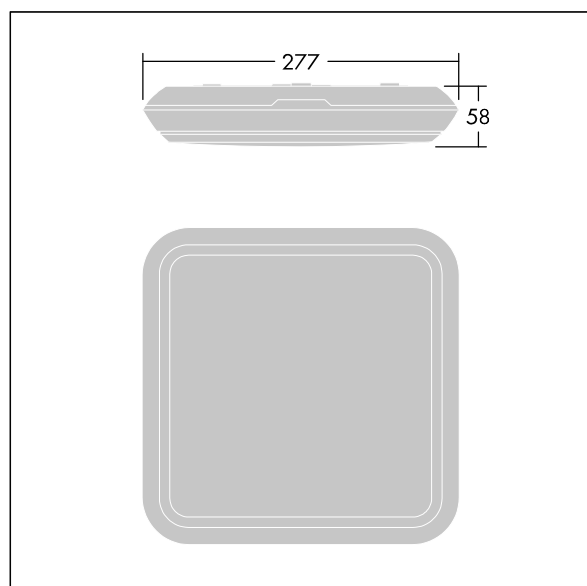

TLG_KATO_M_SQ_LDS.wmf

Este producto contiene una fuente luminosa de la clase de eficiencia energética D.

Los valores marcados con un * son valores de referencia. Thorn utiliza componentes de fiabilidad y que han pasado los tests de calidad. Sin embargo, la tasa de fallos de la electrónica puede dar lugar a algún fallo aislado de algún LED durante la vida útil del producto. Las normativas internacionales fijan la tolerancia del flujo inicial y carga asociada en $\pm 10\%$. Los valores son aplicables para una temperatura ambiente de 25 °C, a no ser que se indique de otro modo.

Los productos de Thorn Lighting están sujetos a un continuo desarrollo. Nos reservamos el derecho de planificar en nuestros productos sin publicaciones técnicas ni otras modificaciones formales.

© Thorn Lighting