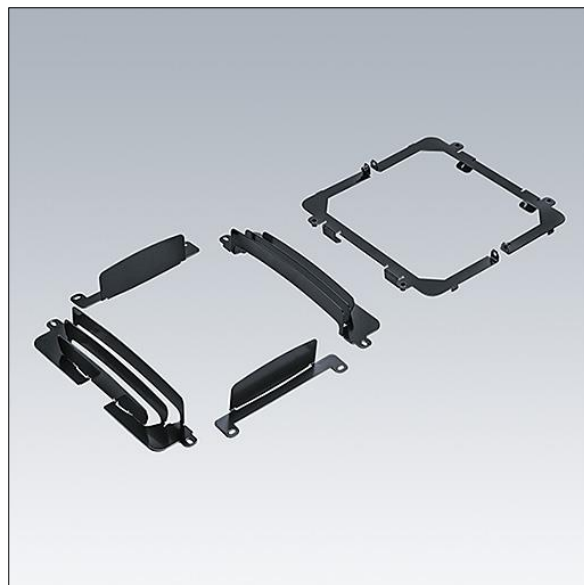

## Isaro Pro

96630495 ISARO PRO LOUVRE FRONT&BACK&LEFT&RIGHT

THORN

### Isaro Pro

Louvre kit with more than 15 configurations. The light can be cut-off from the front, back, left or right but there is also the possibility to do all at the same time thanks to a smart design. Can be installed before or after installation on site.