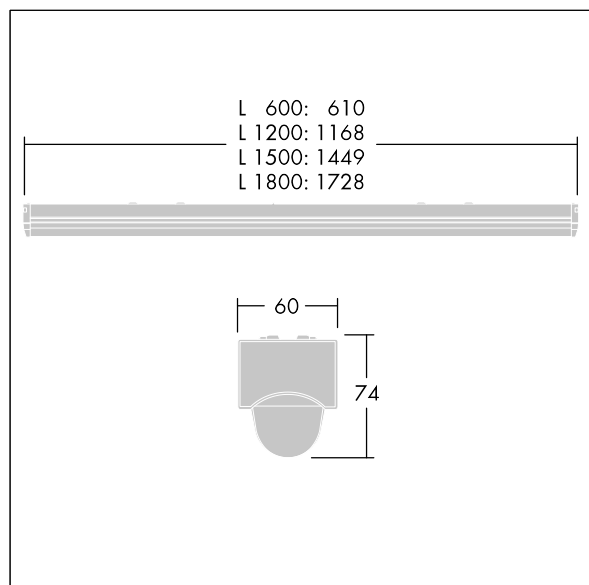

PopPack

THORN

96631575 POPPACK LED 4500-830 HF L1200

IP20	IK03					650°C	T _a -20 +25
------	------	--	--	--	--	-------	---------------------------

PopPack

Batten LED luminaire. Electronic, fixed output control gear.
Body: coated, formed steel, white (RAL9016). End caps:
injection moulded polycarbonate,. Diffuser: textured opal
acrylic. Electrical connection via 3 x 2 x 2.5mm² terminal
block. Complete with 3000K LED

Dimensions: 1168 x 60 x 74 mm
Luminaire input power: 35.6 W
Luminaire luminous flux: 4450 lm
Luminaire efficacy: 125 lm/W
Weight: 1.4 kg

TLG_POPL_F_PDB_EMPTY.jpg

TLG_POPL_M_LD1.wmf

Este producto contiene una fuente luminosa de la clase de eficiencia energética D.