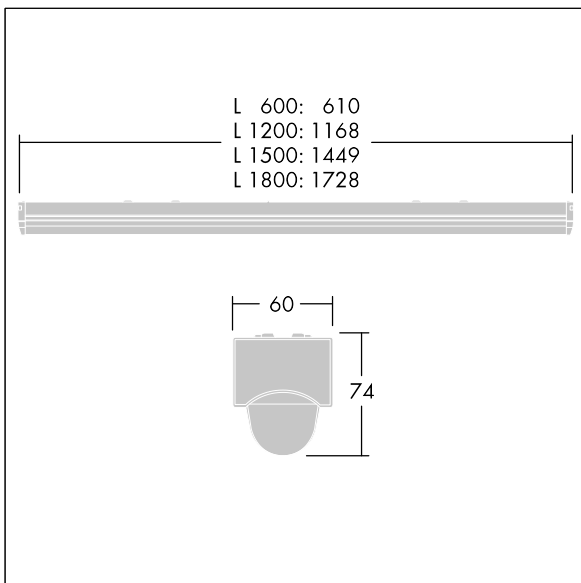

PopPack

THORN

96631575 POPPACK LED 4500-830 HF L1200

IP20	IK03	⊕	CE			650°C	T _a -20 +25
------	------	---	----	--	--	-------	---------------------------

PopPack

Batten LED luminaire. Electronic, fixed output control gear.
Body: coated, formed steel, white (RAL9016). End caps:
injection moulded polycarbonate,. Diffuser: textured opal
acrylic. Electrical connection via 3 x 2 x 2.5mm² terminal
block. Complete with 3000K LED

Dimensions: 1168 x 60 x 74 mm
Luminaire input power: 35.6 W
Luminaire luminous flux: 4450 lm
Luminaire efficacy: 125 lm/W
Weight: 1.4 kg

TLG_POPL_F_PDB_EMPTY.jpg

TLG_POPL_M_LD1.wmf

Este producto contiene una fuente luminosa de la clase de eficiencia energética D.