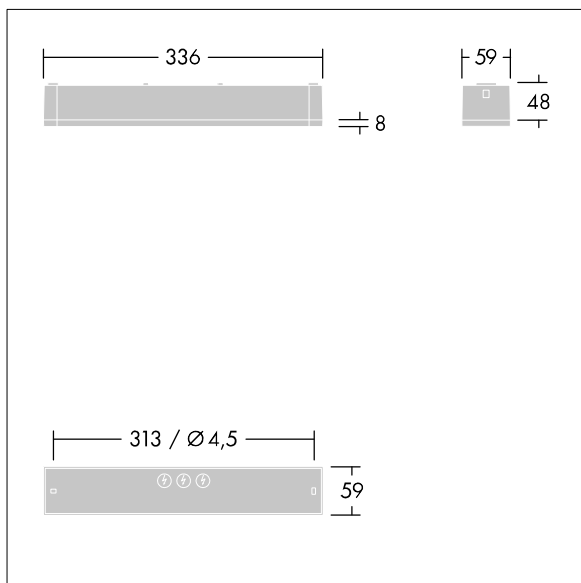

TLG_VOYO_M_ANTMS.wmf

Los valores marcados con un * son valores de referencia. Thorn utiliza componentes de fiabilidad y que han pasado los tests de calidad. Sin embargo, la tasa de fallos de la electrónica puede dar lugar a algún fallo aislado de algún LED durante la vida útil del producto. Las normativas internacionales fijan la tolerancia del flujo inicial y carga asociada en $\pm 10\%$. Los valores son aplicables para una temperatura ambiente de 25 °C, a no ser que se indique de otro modo.

Los productos de Thorn Lighting están sujetos a un continuo desarrollo. Nos reservamos el derecho de planificar en nuestros productos sin publicaciones técnicas ni otras modificaciones formales.

© Thorn Lighting