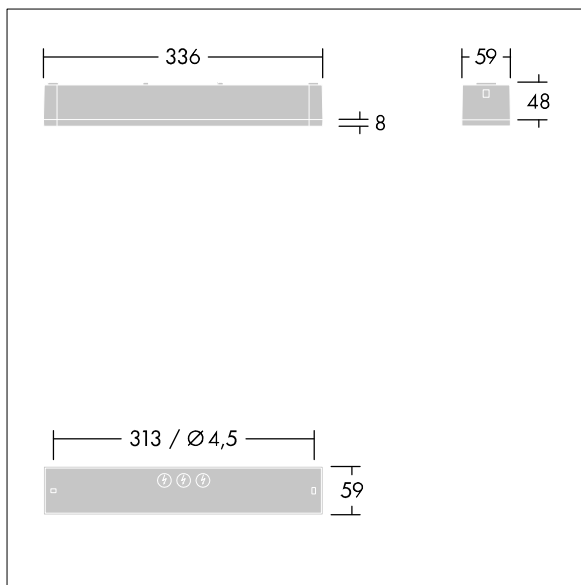

TLG_VOYO_M_ANTMS.wmf

Los valores marcados con un * son valores de referencia. Thorn utiliza componentes de fiabilidad y que han pasado los tests de calidad. Sin embargo, la tasa de fallos de la electrónica puede dar lugar a algún fallo aislado de algún LED durante la vida útil del producto. Las normativas internacionales fijan la tolerancia del flujo inicial y carga asociada en $\pm 10\%$. Los valores son aplicables para una temperatura ambiente de 25 °C, a no ser que se indique de otro modo.

Los productos de Thorn Lighting están sujetos a un continuo desarrollo. Nos reservamos el derecho de planificar en nuestros productos sin publicaciones técnicas ni otras modificaciones formales.

© Thorn Lighting