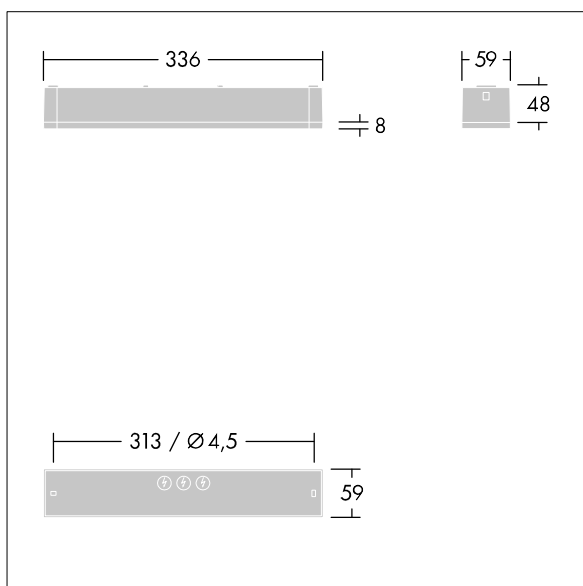

TLG_VOYO_M_ANTMS.wmf

Los valores marcados con un * son valores de referencia. Thorn utiliza componentes de fiabilidad y que han pasado los tests de calidad. Sin embargo, la tasa de fallos de la electrónica puede dar lugar a algún fallo aislado de algún LED durante la vida útil del producto. Las normativas internacionales fijan la tolerancia del flujo inicial y carga asociada en $\pm 10\%$. Los valores son aplicables para una temperatura ambiente de 25 °C, a no ser que se indique de otro modo.

Los productos de Thorn Lighting están sujetos a un continuo desarrollo. Nos reservamos el derecho de planificar en nuestros productos sin publicaciones técnicas ni otras modificaciones formales.

© Thorn Lighting