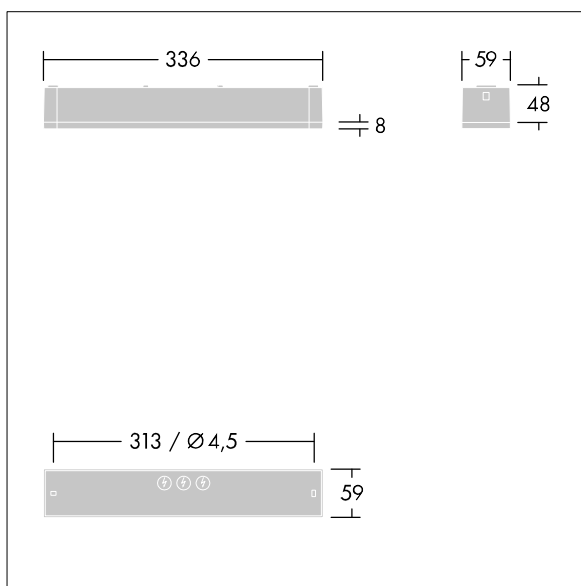

TLG_VOYO_M_ANTMS.wmf

Los valores marcados con un * son valores de referencia. Thorn utiliza componentes de fiabilidad y que han pasado los tests de calidad. Sin embargo, la tasa de fallos de la electrónica puede dar lugar a algún fallo aislado de algún LED durante la vida útil del producto. Las normativas internacionales fijan la tolerancia del flujo inicial y carga asociada en $\pm 10\%$. Los valores son aplicables para una temperatura ambiente de 25 °C, a no ser que se indique de otro modo.

Los productos de Thorn Lighting están sujetos a un continuo desarrollo. Nos reservamos el derecho de planificar en nuestros productos sin publicaciones técnicas ni otras modificaciones formales.

© Thorn Lighting