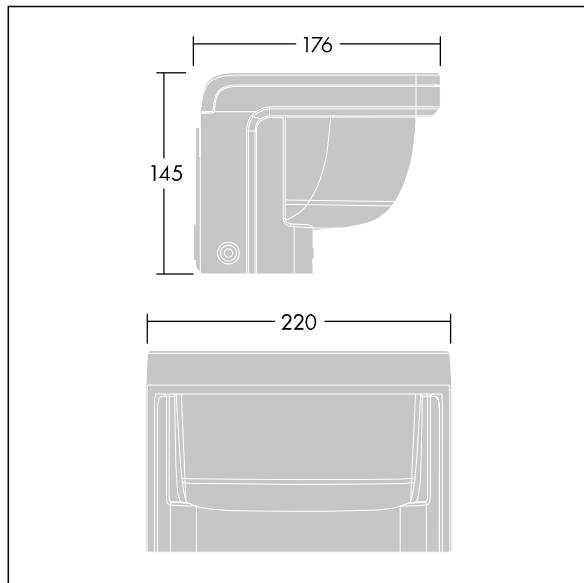

Raze Bollard

96631724 RAW 1L20-730 WP HF CL1 6K ANT

ISO 9223 C5	IP66	IK10					
----------------	------	------	--	--	--	--	--

Raze Bollard

A wall mounted LED luminaire, incorporating Thorn's Flat beam® technology. 1 LED driven at 200mA. Integral LED driver included. Class I electrical, IP66, IK10. Housing: die-cast aluminium (EN44300, compatible with seaside installation), powder coated, textured anthracite (close to RAL7043). Bowl: UV stabilised polycarbonate, semi-frosted. Fasteners: stainless steel. Complete with 3000K LED.

6kV surge protection as standard.

Dimensions: 176 x 220 x 145 mm
 Luminaire input power: 9 W
 Luminaire luminous flux: 699 lm
 Luminaire efficacy: 78 lm/W
 Weight: 2.77 kg

TLG_RAZB_F_HEAD_PDB.jpg

TLG_RAZB_M_HEAD.wmf