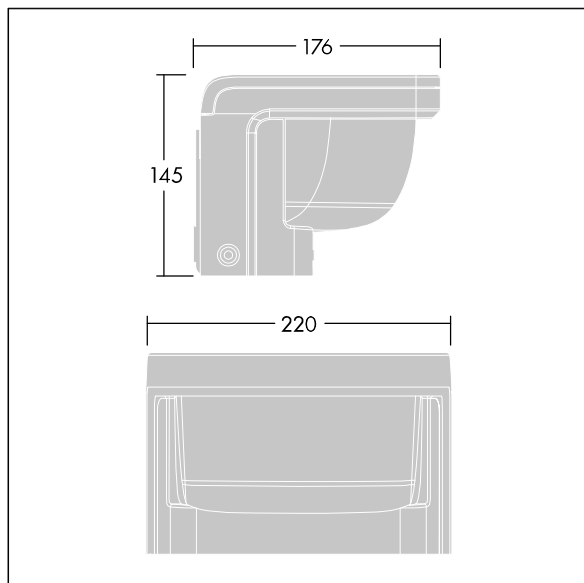

Raze Bollard

96631725 RAW 1L35-730 WP HF CL1 6K ANT

ISO 9223 C5	IP66	IK10	⊕	CE			
----------------	------	------	---	----	--	--	--

Raze Bollard

A wall mounted LED luminaire, incorporating Thorn's Flat beam® technology. 1 LED driven at 350mA. Integral LED driver included. Class I electrical, IP66, IK10. Housing: die-cast aluminium (EN44300, compatible with seaside installation), powder coated, textured anthracite (close to RAL7043). Bowl: UV stabilised polycarbonate, semi-frosted. Fasteners: stainless steel. Complete with 3000K LED.

6kV surge protection as standard.

Dimensions: 176 x 220 x 145 mm
 Luminaire input power: 15 W
 Luminaire luminous flux: 1142 lm
 Luminaire efficacy: 76 lm/W
 Weight: 2.77 kg

TLG_RAZB_F_HEAD_PDB.jpg

TLG_RAZB_M_HEAD.wmf