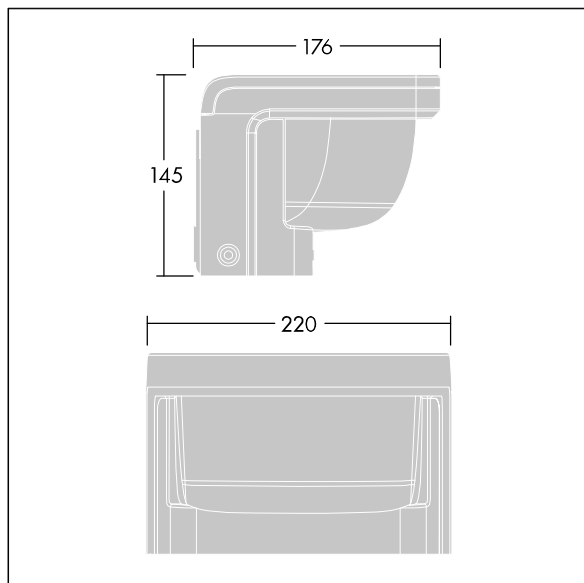

Raze Bollard

96631725 RAW 1L35-730 WP HF CL1 6K ANT

Raze Bollard

A wall mounted LED luminaire, incorporating Thorn's Flat beam® technology. 1 LED driven at 350mA. Integral LED driver included. Class I electrical, IP66, IK10. Housing: die-cast aluminium (EN44300, compatible with seaside installation), powder coated, textured anthracite (close to RAL7043). Bowl: UV stabilised polycarbonate, semi-frosted. Fasteners: stainless steel. Complete with 3000K LED.

6kV surge protection as standard.

Dimensions: 176 x 220 x 145 mm
 Luminaire input power: 15 W
 Luminaire luminous flux: 1142 lm
 Luminaire efficacy: 76 lm/W
 Weight: 2.77 kg

TLG_RAZB_F_HEAD_PDB.jpg

TLG_RAZB_M_HEAD.wmf