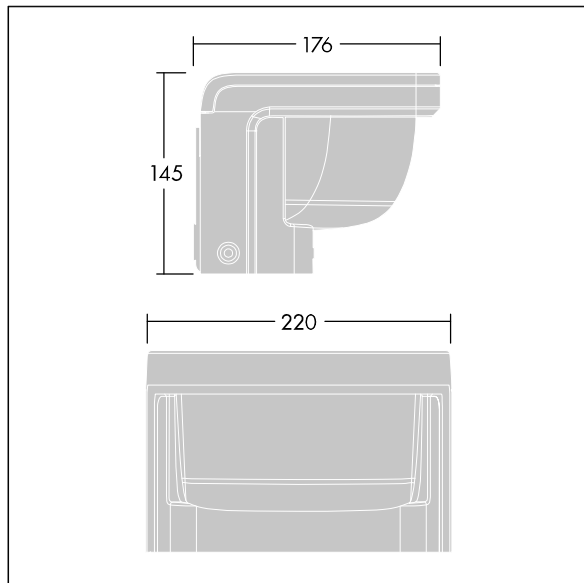

Raze Bollard

96631801 RAW 1L35-730 WP HFX CL1 6K ANT

Raze Bollard

A wall mounted LED luminaire, incorporating Thorn's Flat beam® technology. 1 LED driven at 350mA. Integral DALI dimmable LED driver included. Class I electrical, IP66, IK10. Housing: die-cast aluminium (EN44300, compatible with seaside installation), powder coated, textured anthracite (close to RAL7043). Bowl: UV stabilised polycarbonate, semi-frosted. Fasteners: stainless steel. Complete with 3000K LED.

6kV surge protection as standard.

Dimensions: 176 x 220 x 145 mm
 Luminaire input power: 15 W
 Luminaire luminous flux: 1142 lm
 Luminaire efficacy: 76 lm/W
 Weight: 2.77 kg

TLG_RAZB_F_HEAD_PDB.jpg

TLG_RAZB_M_HEAD.wmf