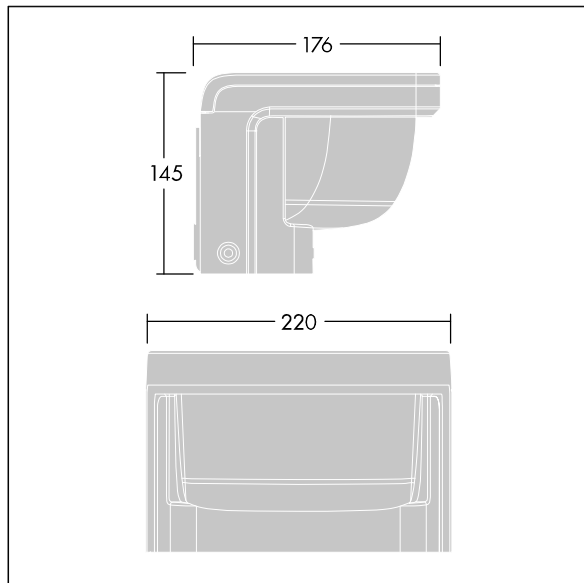

### Raze Bollard

A wall mounted LED luminaire, incorporating Thorn's Flat beam® technology. 1 LED driven at 350mA. Integral DALI dimmable LED driver included. Class I electrical, IP66, IK10. Housing: die-cast aluminium (EN44300, compatible with seaside installation), powder coated, textured anthracite (close to RAL7043). Bowl: UV stabilised polycarbonate, semi-frosted. Fasteners: stainless steel. Complete with 3000K LED.

6kV surge protection as standard.

Dimensions: 176 x 220 x 145 mm  
 Luminaire input power: 15 W  
 Luminaire luminous flux: 1142 lm  
 Luminaire efficacy: 76 lm/W  
 Weight: 2.77 kg

TLG\_RAZB\_F\_HEAD\_PDB.jpg