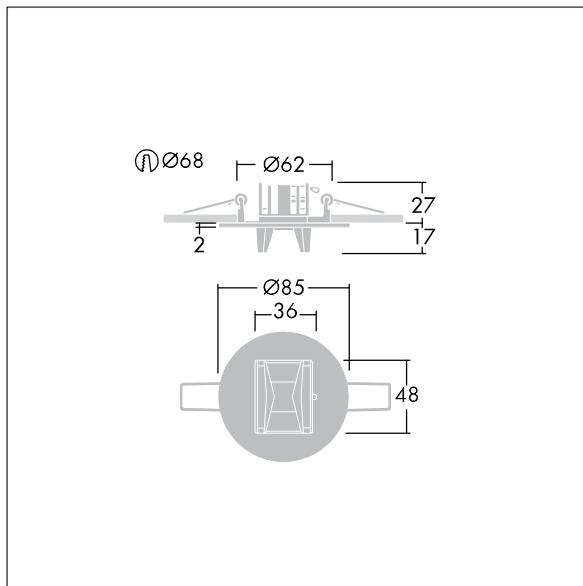

Voyager Star

92911939 VOYAGER STAR MRCR ESC ECS SR

THORN

Voyager Star

High performance, ceiling recessed LED emergency lighting luminaire, Luminaire for central emergency light supply, for single luminaire monitoring via Powerline on the CPS system, settable emergency light level with optic. Luminaire in maintained mode. Housing: die-cast aluminium, powder coated silver grey (close to RAL 9006). Gear box for mounting in ceiling recess: IP20_IP40, Ceiling recessed luminaire for 68 mm ceiling cut-out and ceiling thickness from 1 - 25 mm. Lens: polycarbonate. Luminaire can be installed quickly and maintained without tools. Electrical connection (230VAC) via maximum 2.5mm² cable, loop in - loop out possible. Optimum thermal management via heat sink. Maintained and non-maintained mode: -10°C to +35°C; power supply: 220-240 V AC (+/- 10%) 50-60 Hz; 176-280 V DC Suitable for recessed installation in concrete casting surround (please order separately). Complete with LEDs.. Ceiling cutout Ø68mm in ceiling thicknesses 1-25mm.

Luminaire input power: 3.4 W
Dimensions: Ø85 x 2 mm
Weight: 0.34 kg

TLG_VSTR_F_MRCR_ECx_ESC_SR.jpg

TLG_VYLD_M_MRE ROUTE.wmf

Los valores marcados con un * son valores de referencia. Thorn utiliza componentes de fiabilidad y que han pasado los tests de calidad. Sin embargo, la tasa de fallos de la electrónica puede dar lugar a algún fallo aislado de algún LED durante la vida útil del producto. Las normativas internacionales fijan la tolerancia del flujo inicial y carga asociada en $\pm 10\%$. Los valores son aplicables para una temperatura ambiente de 25 °C, a no ser que se indique de otro modo.