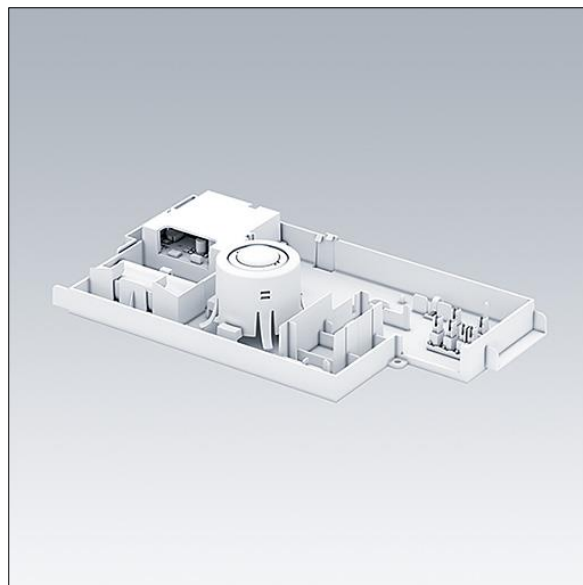

## Omega Pro 2

Plug and play accessory kit to convert blank CKIT+ luminaire to manual test, 3 hour emergency lighting unit with interchangeable anti-panic, escape route and spot optics.

TLG\_OMP2\_F\_CKITPLUS\_EM.jpg