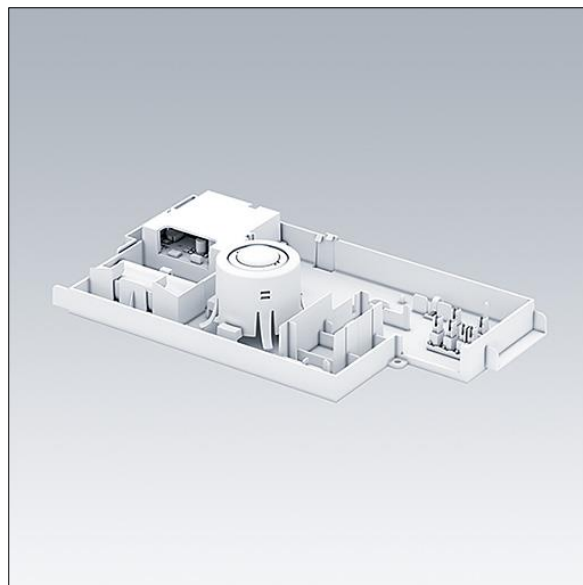

## Omega Pro 2

Plug and play accessory kit to convert blank CKIT+ luminaire to self / addressable test, 3 hour emergency lighting unit with interchangeable anti-panic, escape route and spot optics.

TLG\_OMP2\_F\_CKITPLUS\_EM.jpg