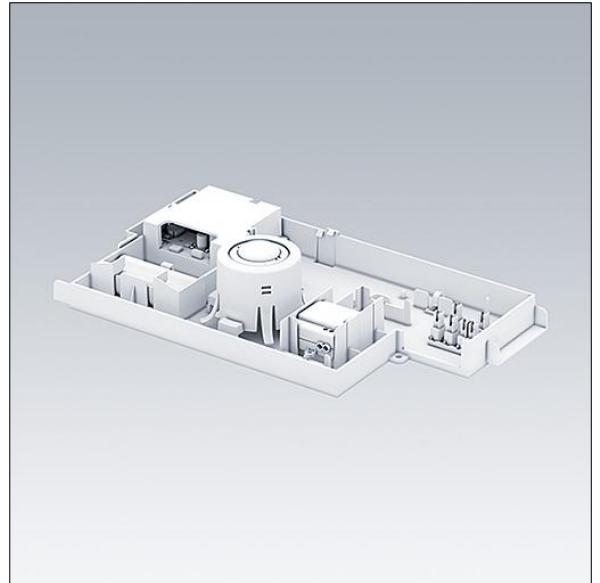

## Omega Pro 2

Plug and play accessory kit to convert blank CKIT+ luminaire to BasicDIM wireless (BC) communication. With manual test, 3 hour emergency lighting unit with interchangeable anti-panic, escape route and spot optics.