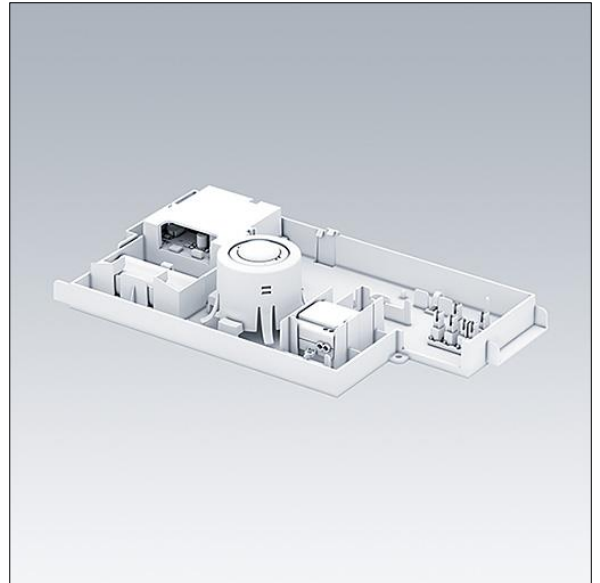

Omega Pro 2

96633264 OP2 CKIT+ BC E3D

THORN

Omega Pro 2

Plug and play accessory kit to convert blank CKIT+ luminaire to BasicDIM wireless (BC) communication. With self / addressable test, 3 hour emergency lighting unit with interchangeable anti-panic, escape route and spot optics.