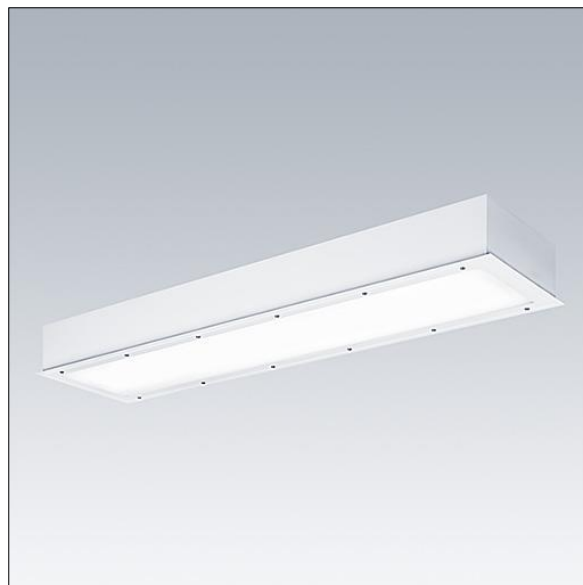

## 96633051 DUROLIGHT-R 4100-830 HF L1250

IP65	IK10					850 °C		170Nm	T <sub>a</sub> -25 +50
------	------	--	--	--	--	--------	--	-------	---------------------------

### Durolight

Anti-vandal Recessed LED luminaire. Electronic, fixed output control gear. IP65, IK10, Class I electrical. Body: 2mm sheet steel painted white (close to RAL9016). Gasket: non-ageing polyurethane foam. Diffuser: 3mm thick polycarbonate with outstanding impact resistance, connected and secured with tamper-resistant stainless steel twin hole screws to the body. Complete with 3000K LED

Dimensions: 1225 x 300 x 115 mm

Luminaire input power: 37.6 W

Luminaire luminous flux: 4081 lm

Luminaire efficacy: 109 lm/W

Weight: 14 kg

TLG\_DURO\_F\_MRE.jpg

TLG\_DURO\_M\_LDR.wmf

Este producto contiene una fuente luminosa de la clase de eficiencia energética C.