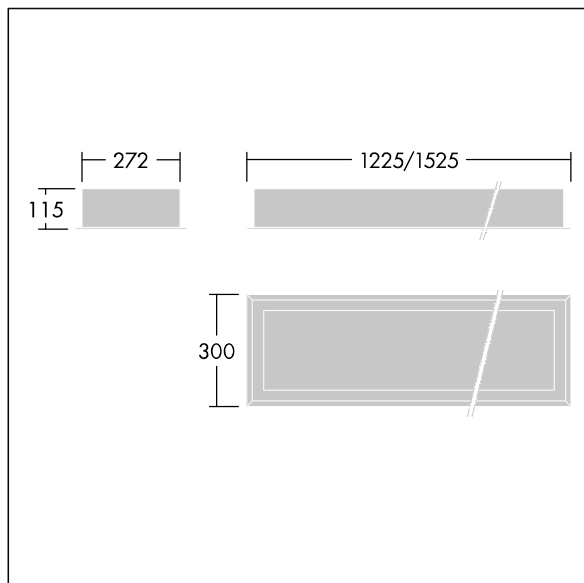

## 96633053 DUROLIGHT-R 4300-840 HFIX L1250

IP65	IK10					850°C		170Nm	T <sub>a</sub> -25 +50
------	------	--	--	--	--	-------	--	-------	---------------------------

### Durolight

Anti-vandal Recessed LED luminaire. Electronic, DALI dimmable control gear. IP65, IK10, Class I electrical. Body: 2mm sheet steel painted white (close to RAL9016). Gasket: non-ageing polyurethane foam. Diffuser: 3mm thick polycarbonate with outstanding impact resistance, connected and secured with tamper-resistant stainless steel twin hole screws to the body. Complete with 4000K LED

Dimensions: 1225 x 300 x 115 mm  
 Luminaire input power: 38 W  
 Luminaire luminous flux: 4253 lm  
 Luminaire efficacy: 112 lm/W  
 Weight: 14 kg

TLG\_DURO\_F\_MRE.jpg

TLG\_DURO\_M\_LDR.wmf

Este producto contiene una fuente luminosa de la clase de eficiencia energética C.