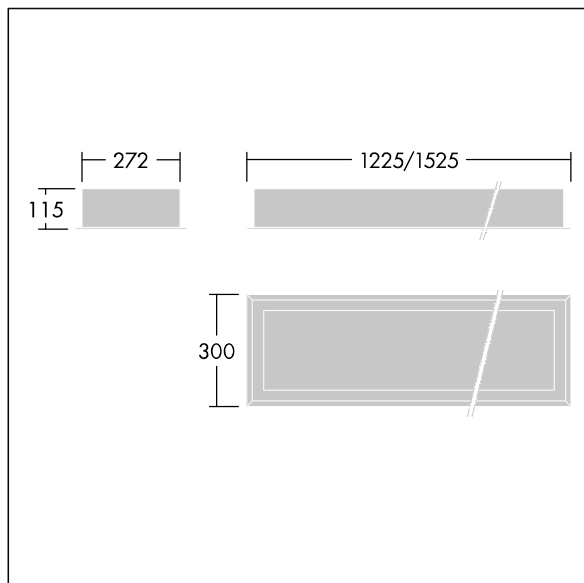

96633057 <DUROLIGHT-R 4300-840 HF E3 L1250

IP65	IK10					850 °C		170Nm	T _a -25 +50
------	------	--	--	--	--	--------	--	-------	---------------------------

Durolight

Anti-vandal Recessed LED luminaire. Electronic, fixed output control gear with 3 hour, manual test, emergency lighting circuit. IP65, IK10, Class I electrical. Body: 2mm sheet steel painted white (close to RAL9016). Gasket: non-ageing polyurethane foam. Diffuser: 3mm thick polycarbonate with outstanding impact resistance, connected and secured with tamper-resistant stainless steel twin hole screws to the body. Complete with 4000K LED

Dimensions: 1225 x 300 x 115 mm
 Luminaire input power: 38 W
 Luminaire luminous flux: 4253 lm
 Luminaire efficacy: 112 lm/W
 Weight: 14 kg

TLG_DURO_F_MRE.jpg

TLG_DURO_M_LDR.wmf

Este producto contiene una fuente luminosa de la clase de eficiencia energética C.