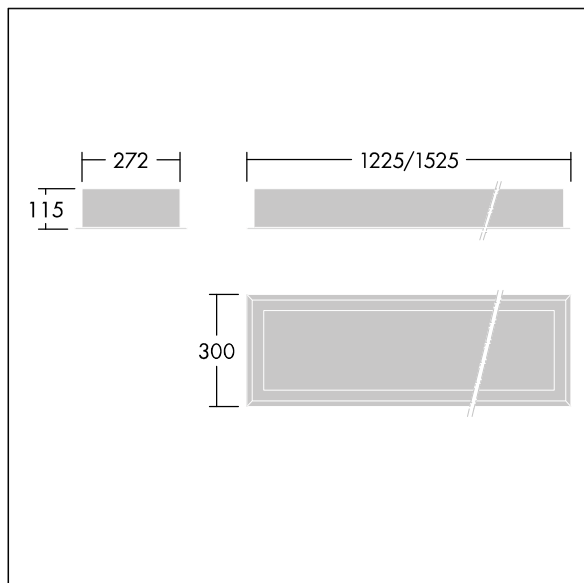

IP65	IK10					850 °C		170Nm	T <sub>a</sub> -25 +50
------	------	--	--	--	--	--------	--	-------	---------------------------

### Durolight

Anti-vandal Recessed LED luminaire. Electronic, fixed output control gear with 3 hour, manual test, emergency lighting circuit. IP65, IK10, Class I electrical. Body: 2mm sheet steel painted white (close to RAL9016). Gasket: non-ageing polyurethane foam. Diffuser: 3mm thick polycarbonate with outstanding impact resistance, connected and secured with tamper-resistant stainless steel twin hole screws to the body. Complete with 4000K LED

Dimensions: 1225 x 300 x 115 mm  
 Luminaire input power: 38 W  
 Luminaire luminous flux: 4253 lm  
 Luminaire efficacy: 112 lm/W  
 Weight: 14 kg

TLG\_DURO\_F\_MRE.jpg

TLG\_DURO\_M\_LDR.wmf

Este producto contiene una fuente luminosa de la clase de eficiencia energética C.