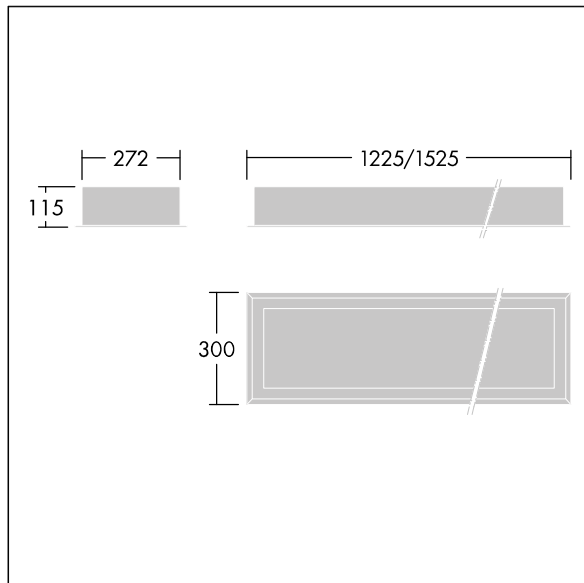

IP65	IK10					850 °C		170Nm	T <sub>a</sub> -25 +50
------	------	--	--	--	--	--------	--	-------	---------------------------

### Durolight

Anti-vandal Recessed LED luminaire. Electronic, fixed output control gear with 3 hour, manual test, emergency lighting circuit. IP65, IK10, Class I electrical. Body: 2mm sheet steel painted white (close to RAL9016). Gasket: non-ageing polyurethane foam. Diffuser: 3mm thick polycarbonate with outstanding impact resistance, connected and secured with tamper-resistant stainless steel twin hole screws to the body. Complete with 3000K LED

Dimensions: 1225 x 300 x 115 mm  
 Luminaire input power: 37.6 W  
 Luminaire luminous flux: 4081 lm  
 Luminaire efficacy: 109 lm/W  
 Weight: 14 kg

TLG\_DURO\_F\_MRE.jpg

TLG\_DURO\_M\_LDR.wmf

Este producto contiene una fuente luminosa de la clase de eficiencia energética C.