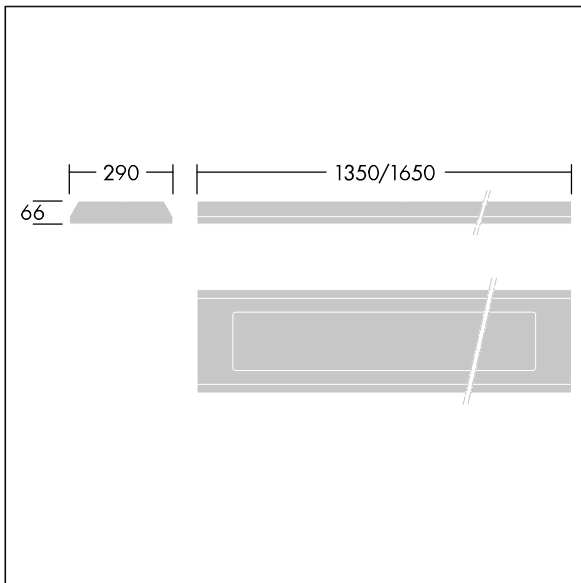

## 96633061 DUROLIGHT-S 4100-840 HF L1350

IP65	IK10					850°C		170Nm	T <sub>a</sub> -25 +50
------	------	--	--	--	--	-------	--	-------	---------------------------

### Durolight

Anti-vandal Surface mounted LED luminaire. Electronic, fixed output control gear. IP65, IK10, Class I electrical. Body: 2mm sheet steel painted white (close to RAL9016). Gasket: non-ageing polyurethane foam. Diffuser: 3mm thick polycarbonate with outstanding impact resistance, connected and secured with tamper-resistant stainless steel twin hole screws to the body. Complete with 4000K LED

Dimensions: 1350 x 290 x 66 mm  
Luminaire input power: 38 W  
Luminaire luminous flux: 4100 lm  
Luminaire efficacy: 108 lm/W  
Weight: 15 kg

TLG\_DURO\_F\_MCE.jpg

TLG\_DURO\_M\_LDS.wmf

Este producto contiene una fuente luminosa de la clase de eficiencia energética C.