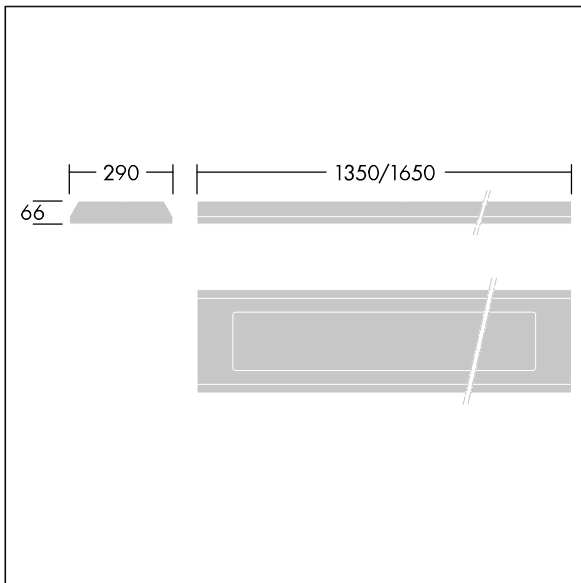

## 96633061 DUROLIGHT-S 4100-840 HF L1350

IP65	IK10					850°C		T <sub>a</sub> -25 +50
------	------	--	--	--	--	-------	--	---------------------------

### Durolight

Anti-vandal Surface mounted LED luminaire. Electronic, fixed output control gear. IP65, IK10, Class I electrical. Body: 2mm sheet steel painted white (close to RAL9016). Gasket: non-ageing polyurethane foam. Diffuser: 3mm thick polycarbonate with outstanding impact resistance, connected and secured with tamper-resistant stainless steel twin hole screws to the body. Complete with 4000K LED

Dimensions: 1350 x 290 x 66 mm  
Luminaire input power: 38 W  
Luminaire luminous flux: 4100 lm  
Luminaire efficacy: 108 lm/W  
Weight: 15 kg

TLG\_DURO\_F\_MCE.jpg

TLG\_DURO\_M\_LDS.wmf

Este producto contiene una fuente luminosa de la clase de eficiencia energética C.